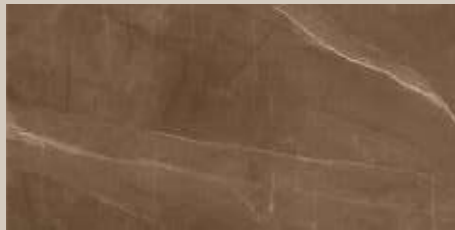

PULPIS EXTRA BROWN

120x240 cm. $\Rightarrow$ 9 mm.

MAXIMUS
THE GREATEST PORCELAIN TILES

4
RANDOMS

- P
  PORCELAIN
  TILE
- P
  POLISHED
  SURFACE
- WALL
  TILE
- FLOOR
  TILE
- 4
  RANDOM
  PATTERN