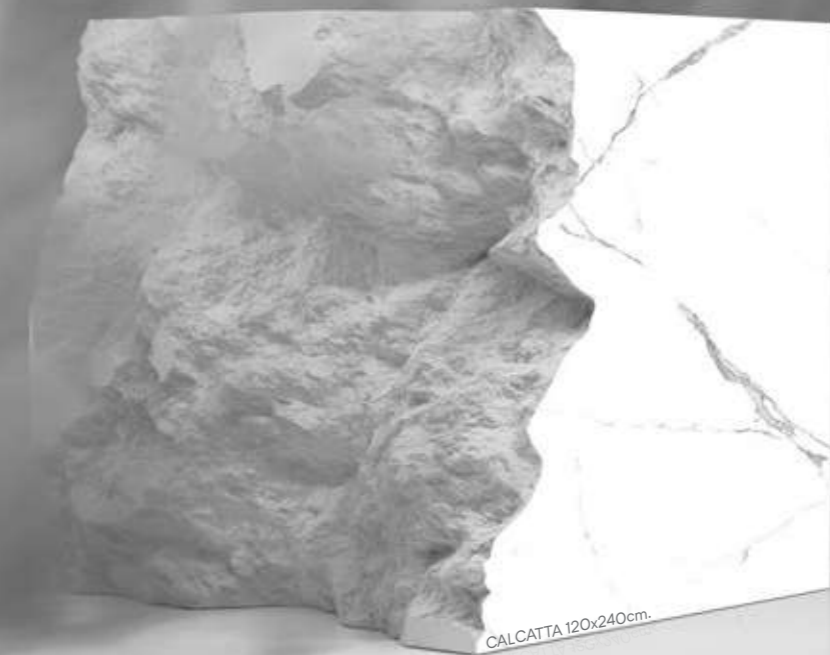

MAXIMUS™
THE GREATEST PORCELAIN TILES

THE SURFACE THAT INSPIRES

MEGA TILE

Introducing the new marble collection. Our signature creation available in new sizes and new designs for your modern and urban spaces of today. We understand the modern lifestyle aspirations that you desire and that's why we have designed the new marble collection in three different variants, the white body, full body and the color body version. With the new marble collection, every aspect of your design and lifestyle needs can be addressed and customized. But there is one aspect which makes marble stand out from all the other tiles in the market. It comes in larger sizes and with lesser cuts which gives you ample space to innovate and create. With a wide array of choices available starting from cementa and stone to beige and classic, marble collection has a design ready for your every space.