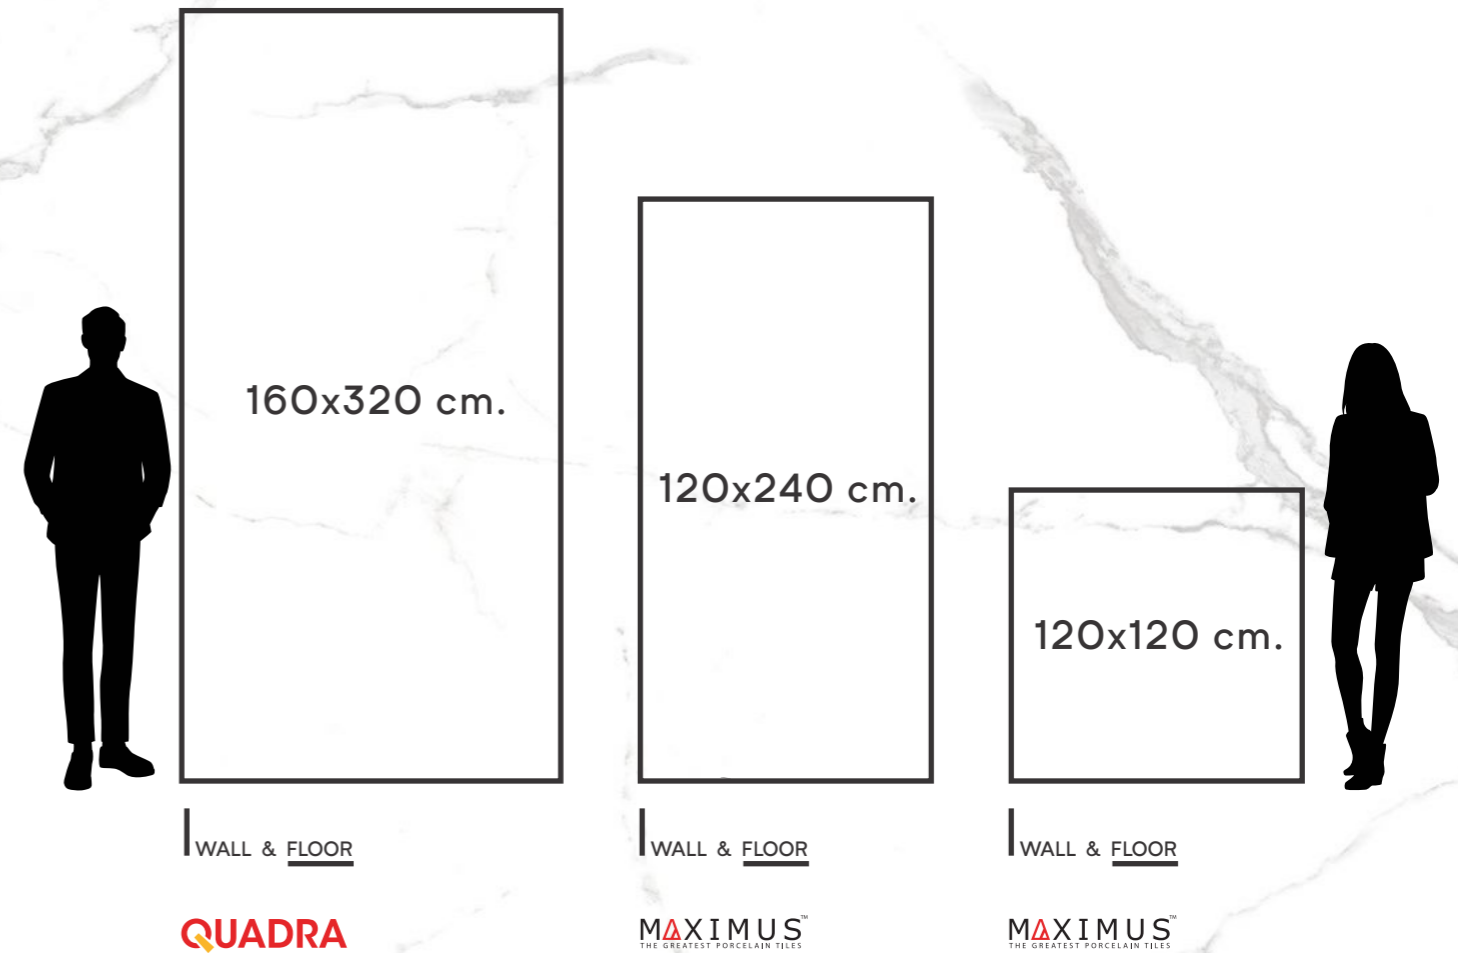

MAXIMUS™
THE GREATEST PORCELAIN TILES

THE SURFACE THAT INSPIRES

MEGA TILE

Introducing the new marble collection. Our signature creation available in new sizes and new designs for your modern and urban spaces of today. We understand the modern lifestyle aspirations that you desire and that's why we have designed the new marble collection in three different variants, the white body, full body and the color body version. With the new marble collection, every aspect of your design and lifestyle needs can be addressed and customized. But there is one aspect which makes marble stand out from all the other tiles in the market. It comes in larger sizes and with lesser cuts which gives you ample space to innovate and create. With a wide array of choices available starting from cementa and stone to beige and classic, marble collection has a design ready for your every space.

MAXIMUS™
THE GREATEST PORCELAIN TILES

SIZES & SURFACES FOR GREAT IDEAS.

- ▼ 6 mm. THICKNESS
- ▼ 9 mm. THICKNESS
- ▼ 12 mm. THICKNESS

The ideal thickness for reliable floor coverings even in large sizes, and of course also for wall coverings. They are suitable for indoor as well as large areas with continuous traffic.

Multiple Formats, Endless Possibilities.

120x120 cm., 120x240cm., 160x320cm., modularity makes our collection highly versatile. Added to the variety of designs, mix and match has never been easier, enhancing and stimulating your creativity, giving room to timeless projects.

120x240 cm. ∇ 9 mm.

MAXIMUS™
THE GREATEST PORCELAIN TILES

A

B

A

B

B

A