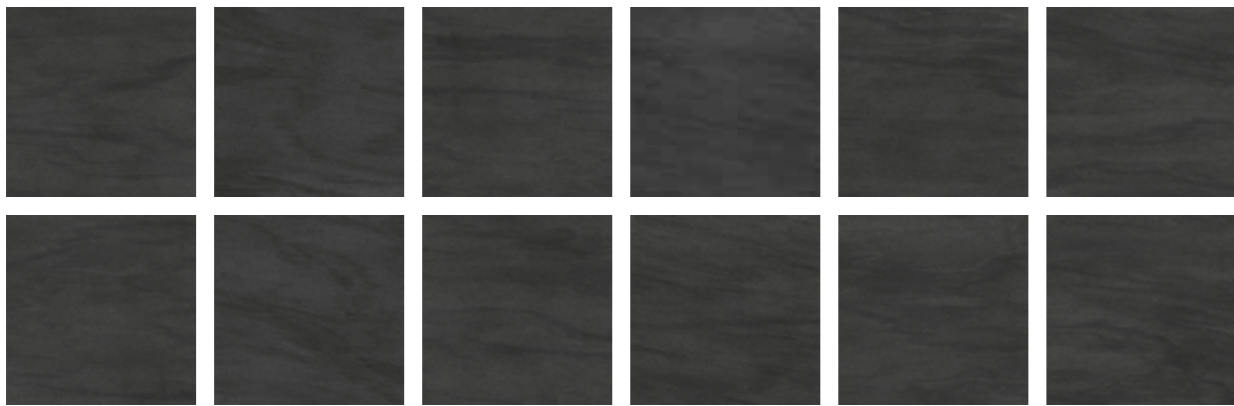

ผิวหน้า MICROTEC เทคโนโลยี

ผิวหน้าแมท

WALL TILE

FLOOR TILE

RANDOM DESIGN

60 x 60 cm