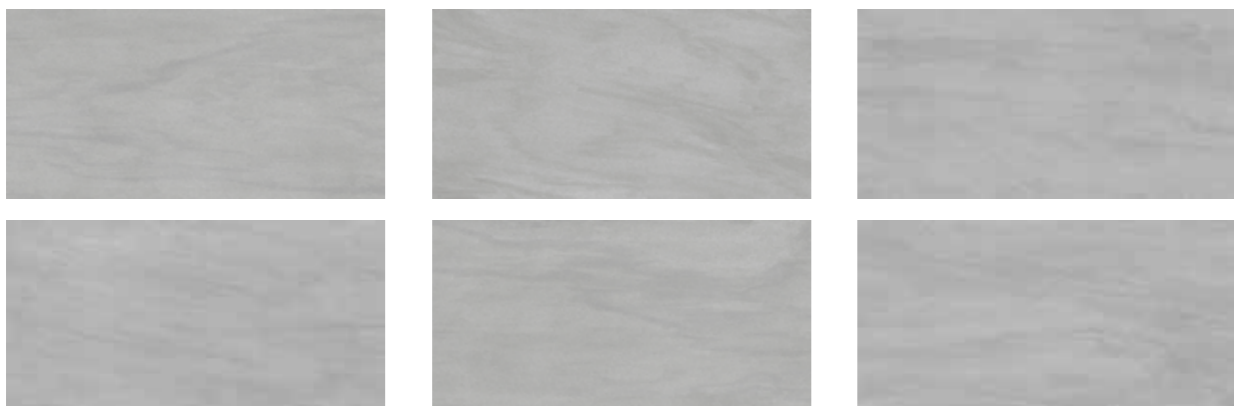

ผิวหน้า MICROTEC เทคโนโลยี

ผิวหน้าแมท

WALL TILE

FLOOR TILE

RANDOM DESIGN

60 x 60 cm

60 x 120 cm