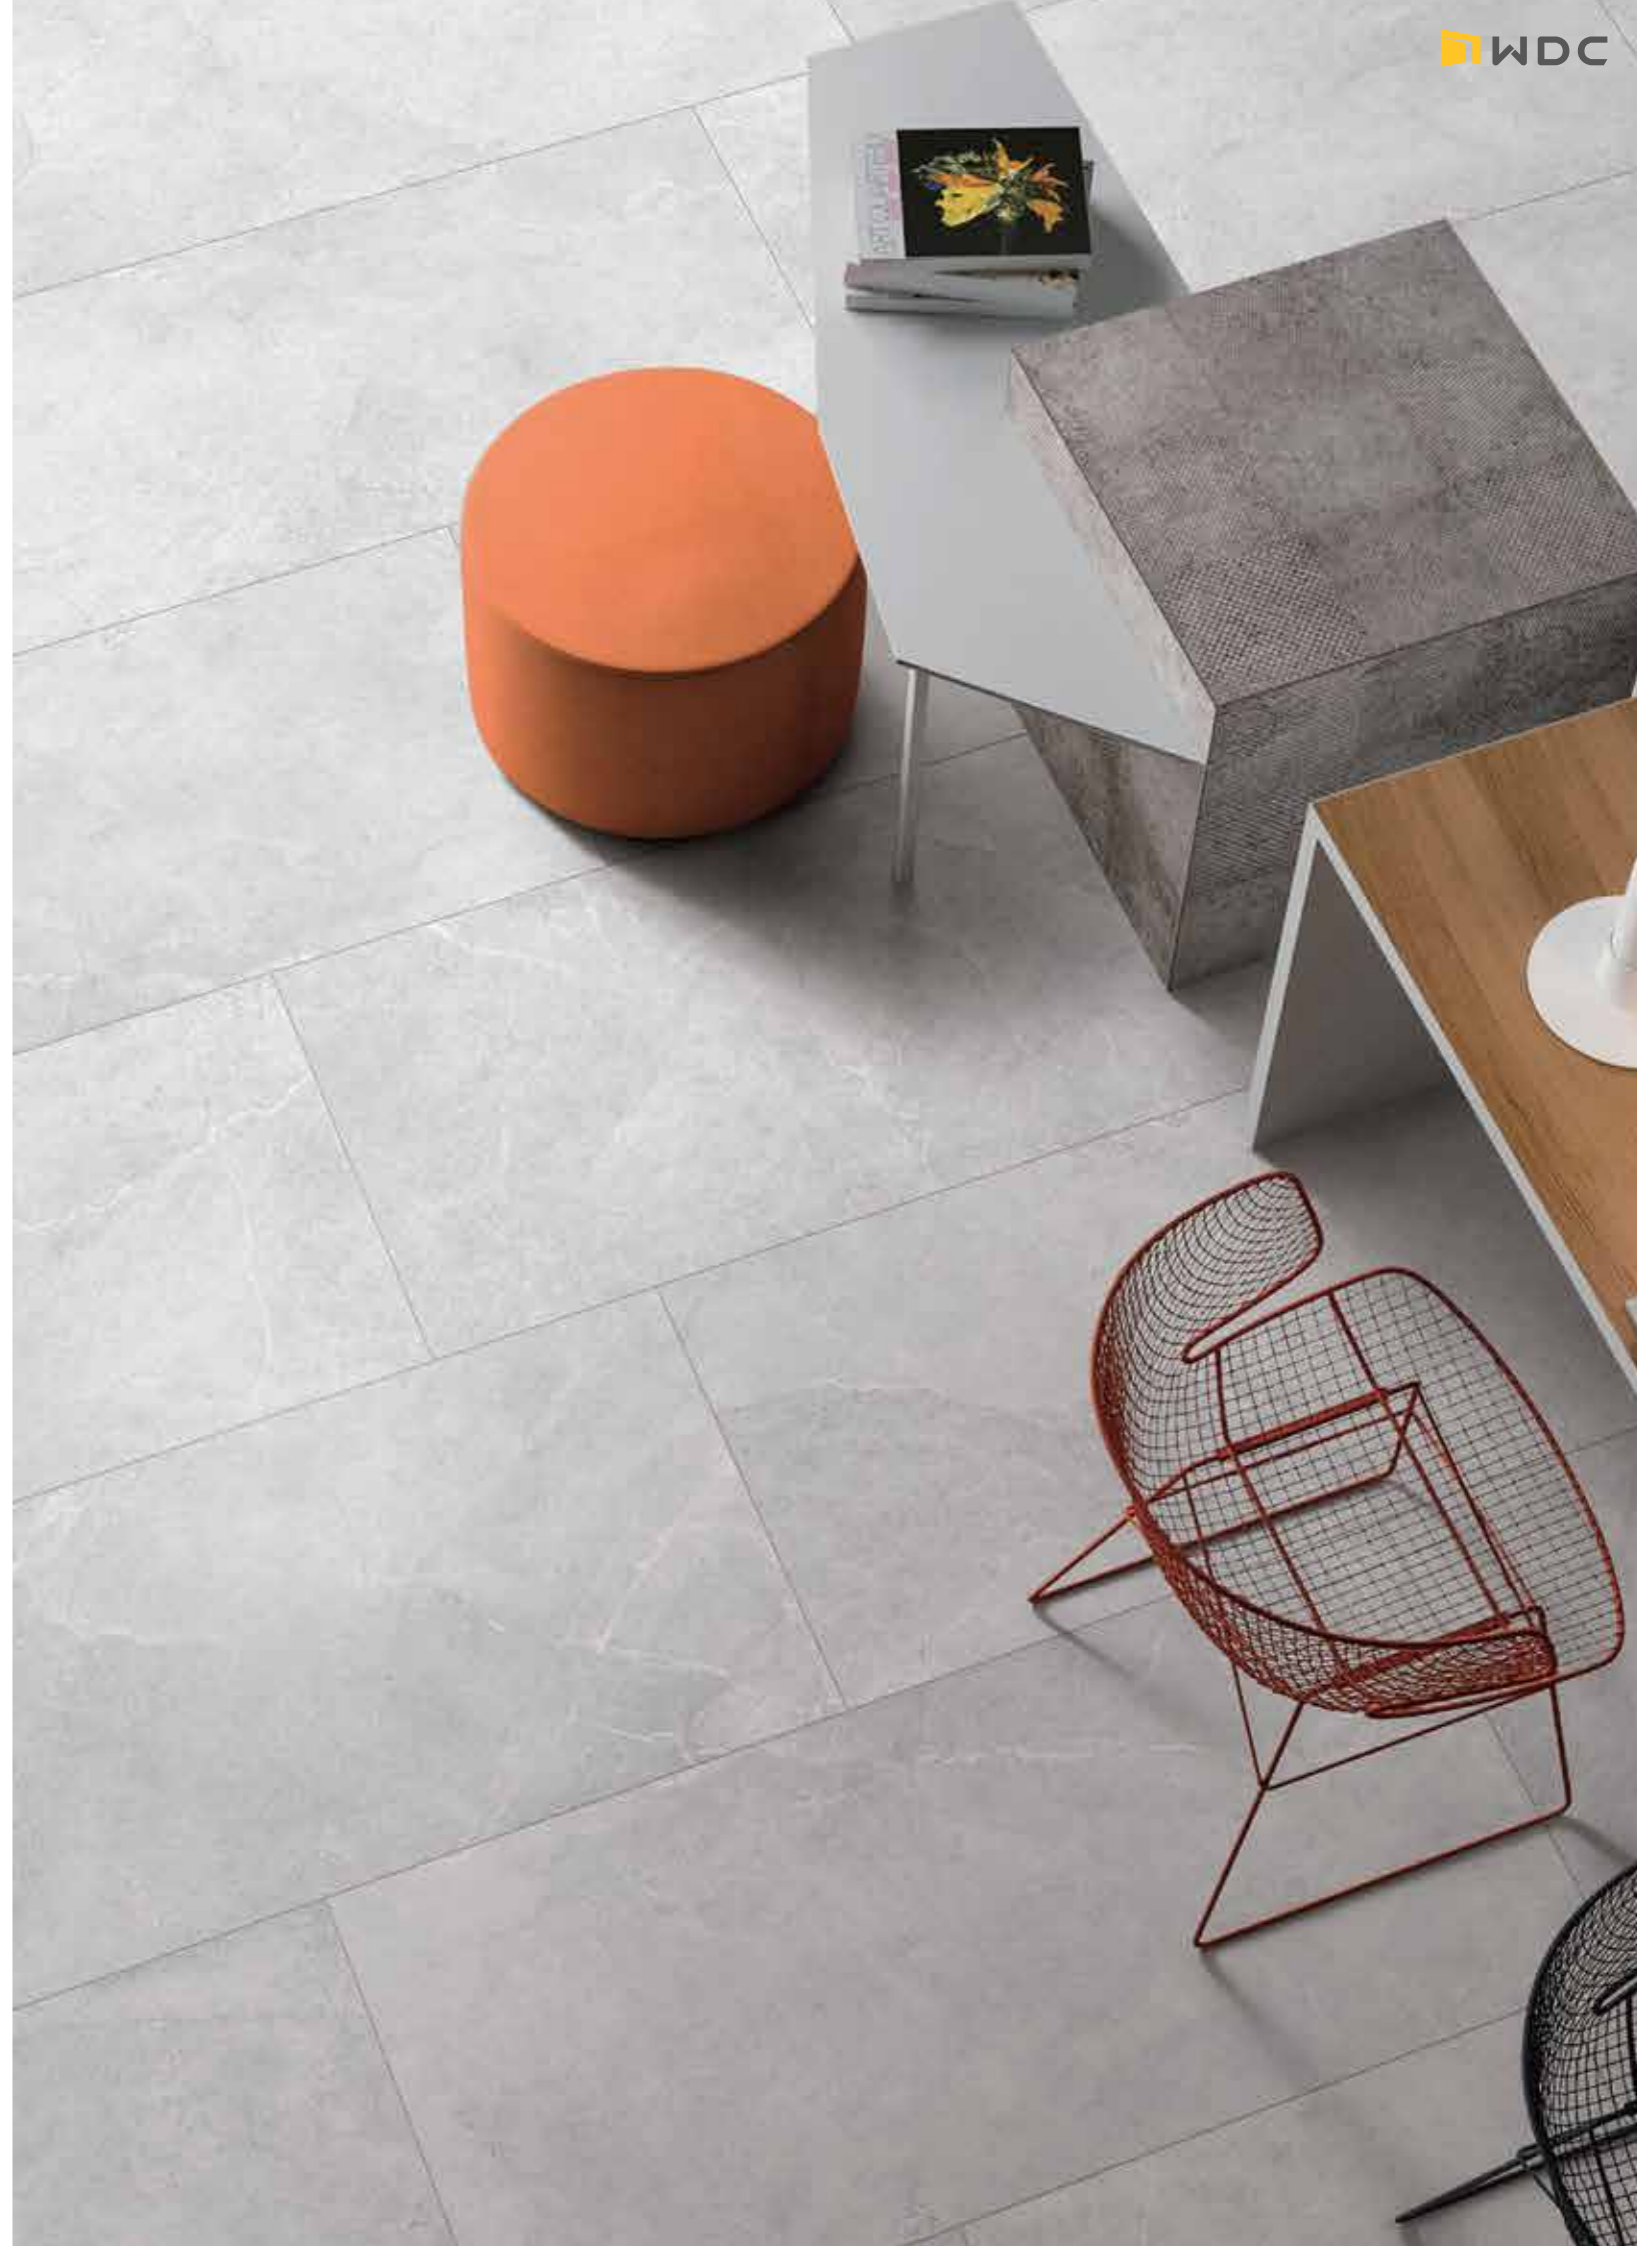

MOON

ผิวหน้า MICROTEC เทคโนโลยี

ผิวหน้าเมท

WALL TILE

FLOOR TILE

RANDOM DESIGN

60 x 60 cm

60 x 120 cm