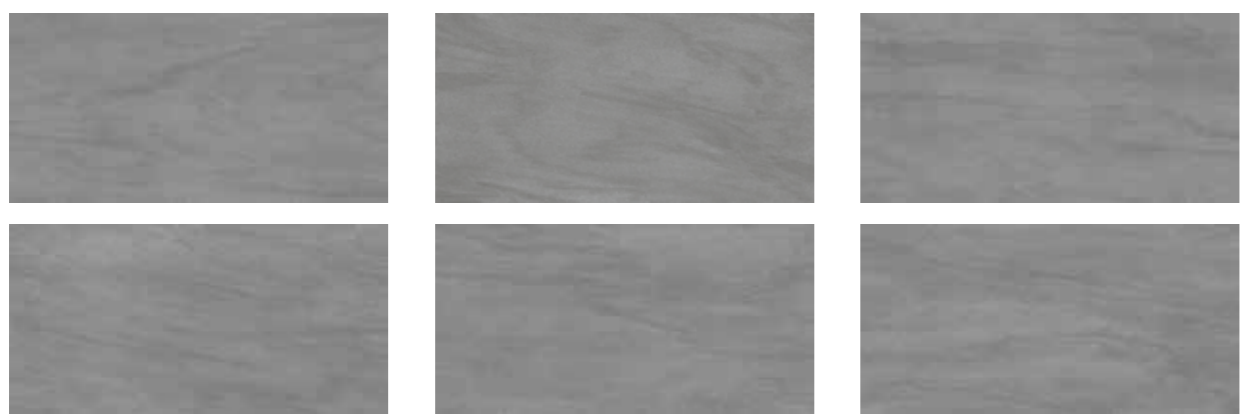

GRAPHITE

- MICROTEC เทคโนโลยี
- ผิวหน้าแมท
- WALL TILE
- FLOOR TILE
- RANDOM DESIGN

60 x 60 cm

60 x 120 cm