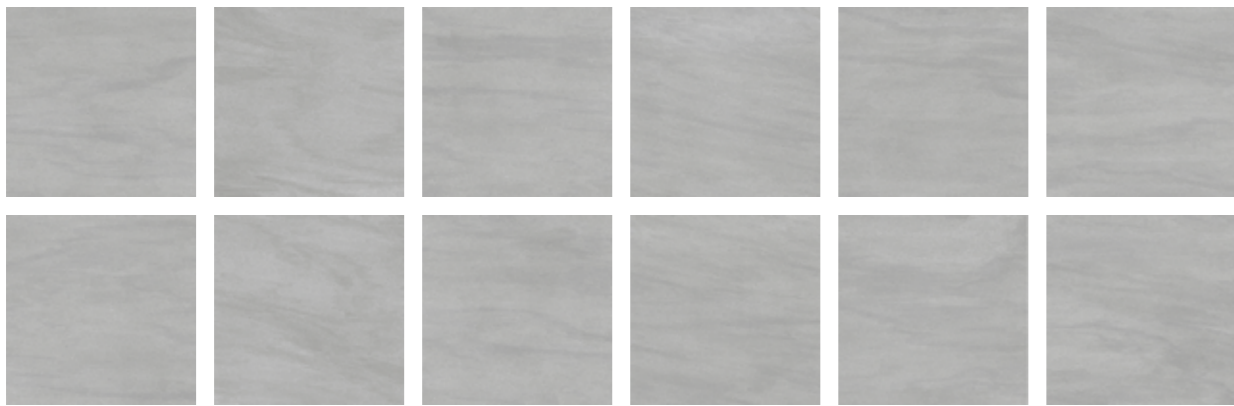

ผิวหน้า MICROTEC เทคโนโลยี

ผิวหน้าแมท

WALL TILE

FLOOR TILE

RANDOM DESIGN

60 x 60 cm